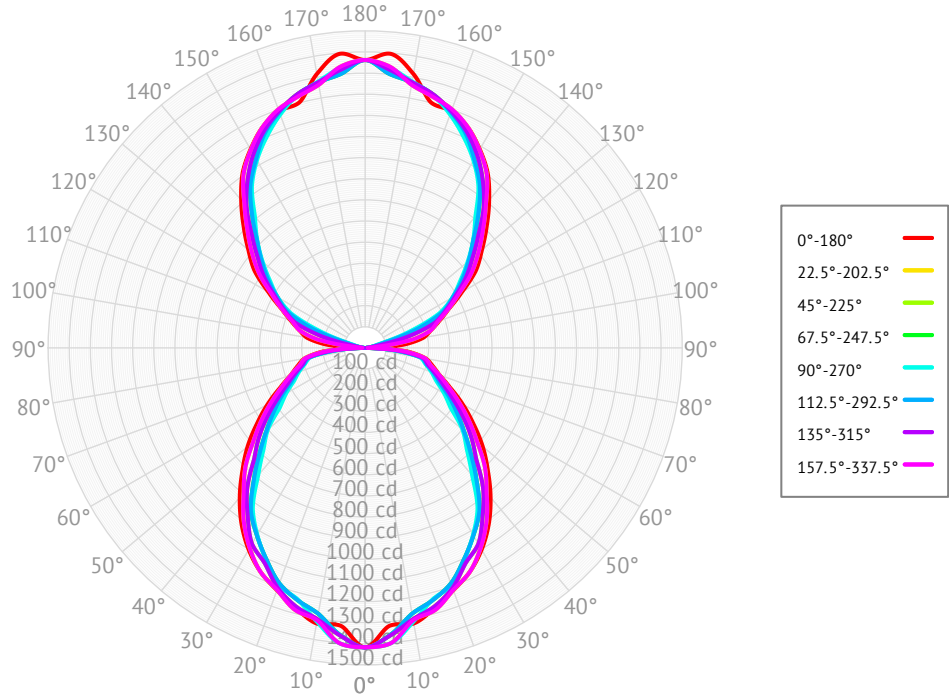

BLS1-4'-3.5-3.5-830

**Cone of Light**

Mtg Height	Light Level	Beam Diameter
6.0 ft	39.4 fc	14.7 ft
8.0 ft	22.1 fc	19.7 ft
10.0 ft	14.2 fc	24.6 ft
12.0 ft	9.8 fc	29.5 ft
14.0 ft	7.2 fc	34.4 ft
16.0 ft	5.5 fc	39.3 ft